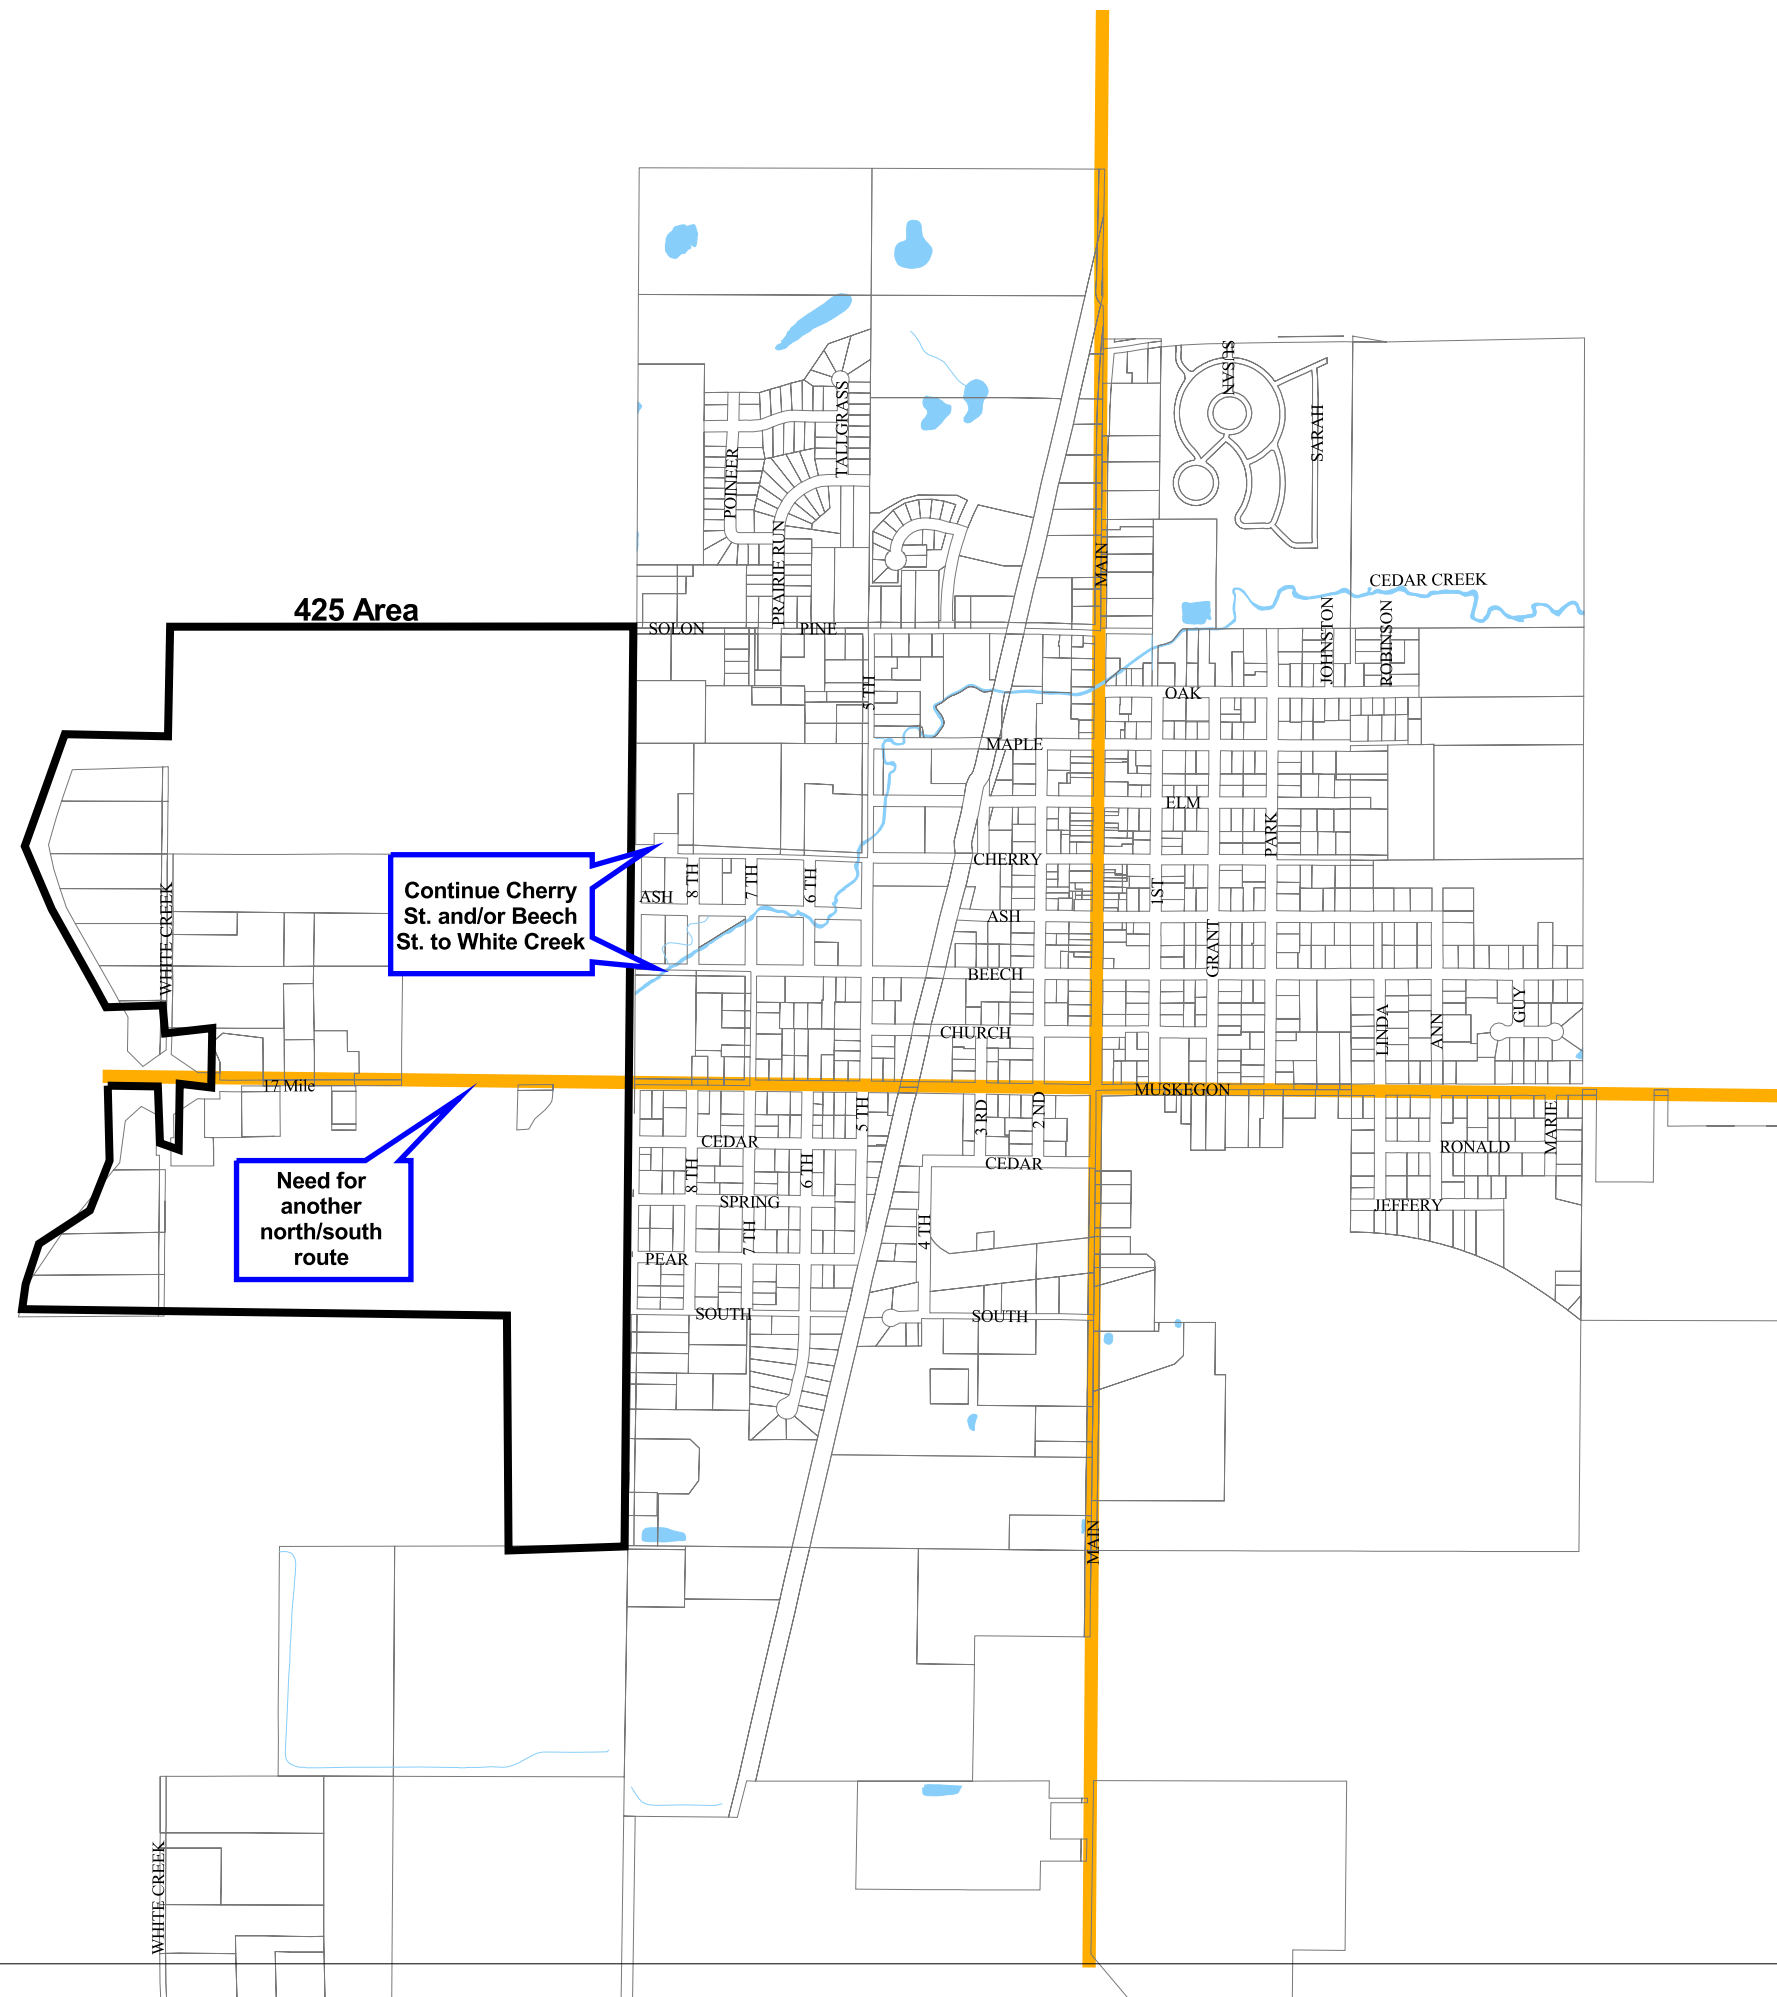

# City of Cedar Springs Kent County, Michigan Road Classification

-  Rural Collector
-  Rural Minor Collector

\*\* All others are considered local

Data Sources:  
Base - REGIS  
Transportation - MDOT